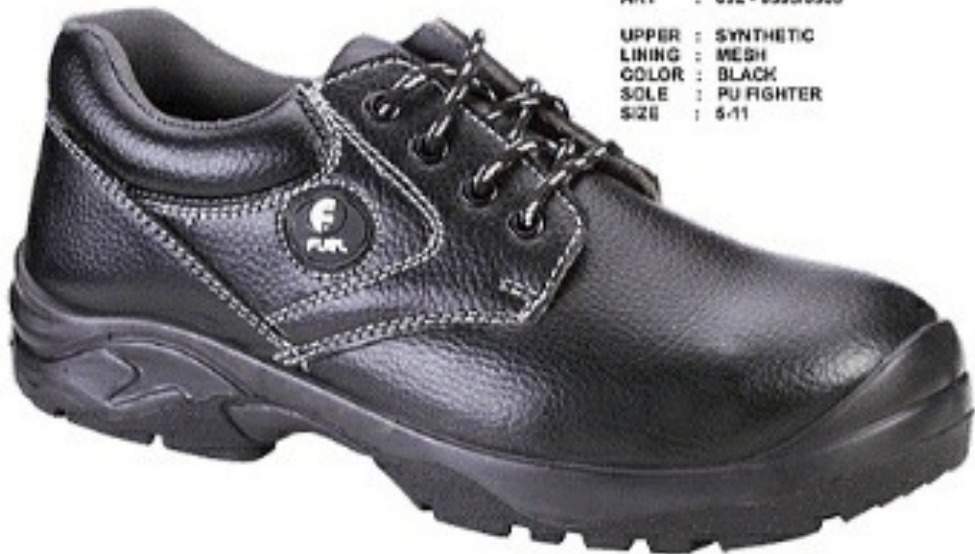

CORPORATE
Industrial Safety India Pvt. Ltd.

BRIG

Brig range offers good styling and features. The high tear strength synthetic upper with polyurethane (PU) sole forms perfect fit. Memory foam foot bed with extra heel support ensures fatigue free movement. The anti-slip sole design reduces the risk of damage through ankle twist.

BRIG L/C

ART : 632 - 6335/0305

UPPER : SYNTHETIC
LINING : MESH
COLOR : BLACK
SOLE : PU FIGHTER
SIZE : 5-11

Contact Us: Email: marketing@corporatesafety.in or Mob: 9941840501

Website: www.corporatesafety.in